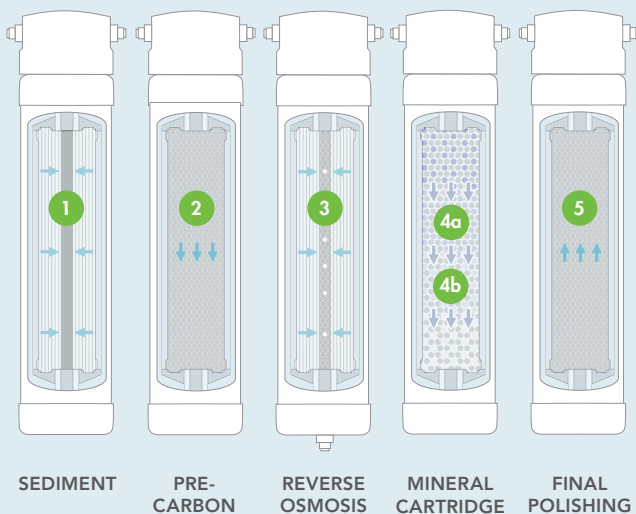

## Multi-Stage Purification Process

- 1 Sediment Filter**  
Reduces large contaminants or particles.
- 2 Pre-Carbon Filter**  
Can remove particles as small as 10 microns.
- 3 Reverse Osmosis (RO) Membrane**  
Reduces contaminants such as lead, arsenic, chromium, copper and other metals.
- 4 Mineral Cartridge**
  - 4a. Restores/Adds Minerals & Electrolytes**  
A variety of minerals and electrolytes added.
  - 4b. Enhances Alkalinity**  
Water enhanced with minerals to increase alkalinity.
- 5 Final Polishing Filter**  
Coconut shell carbon polishes the water for great taste.